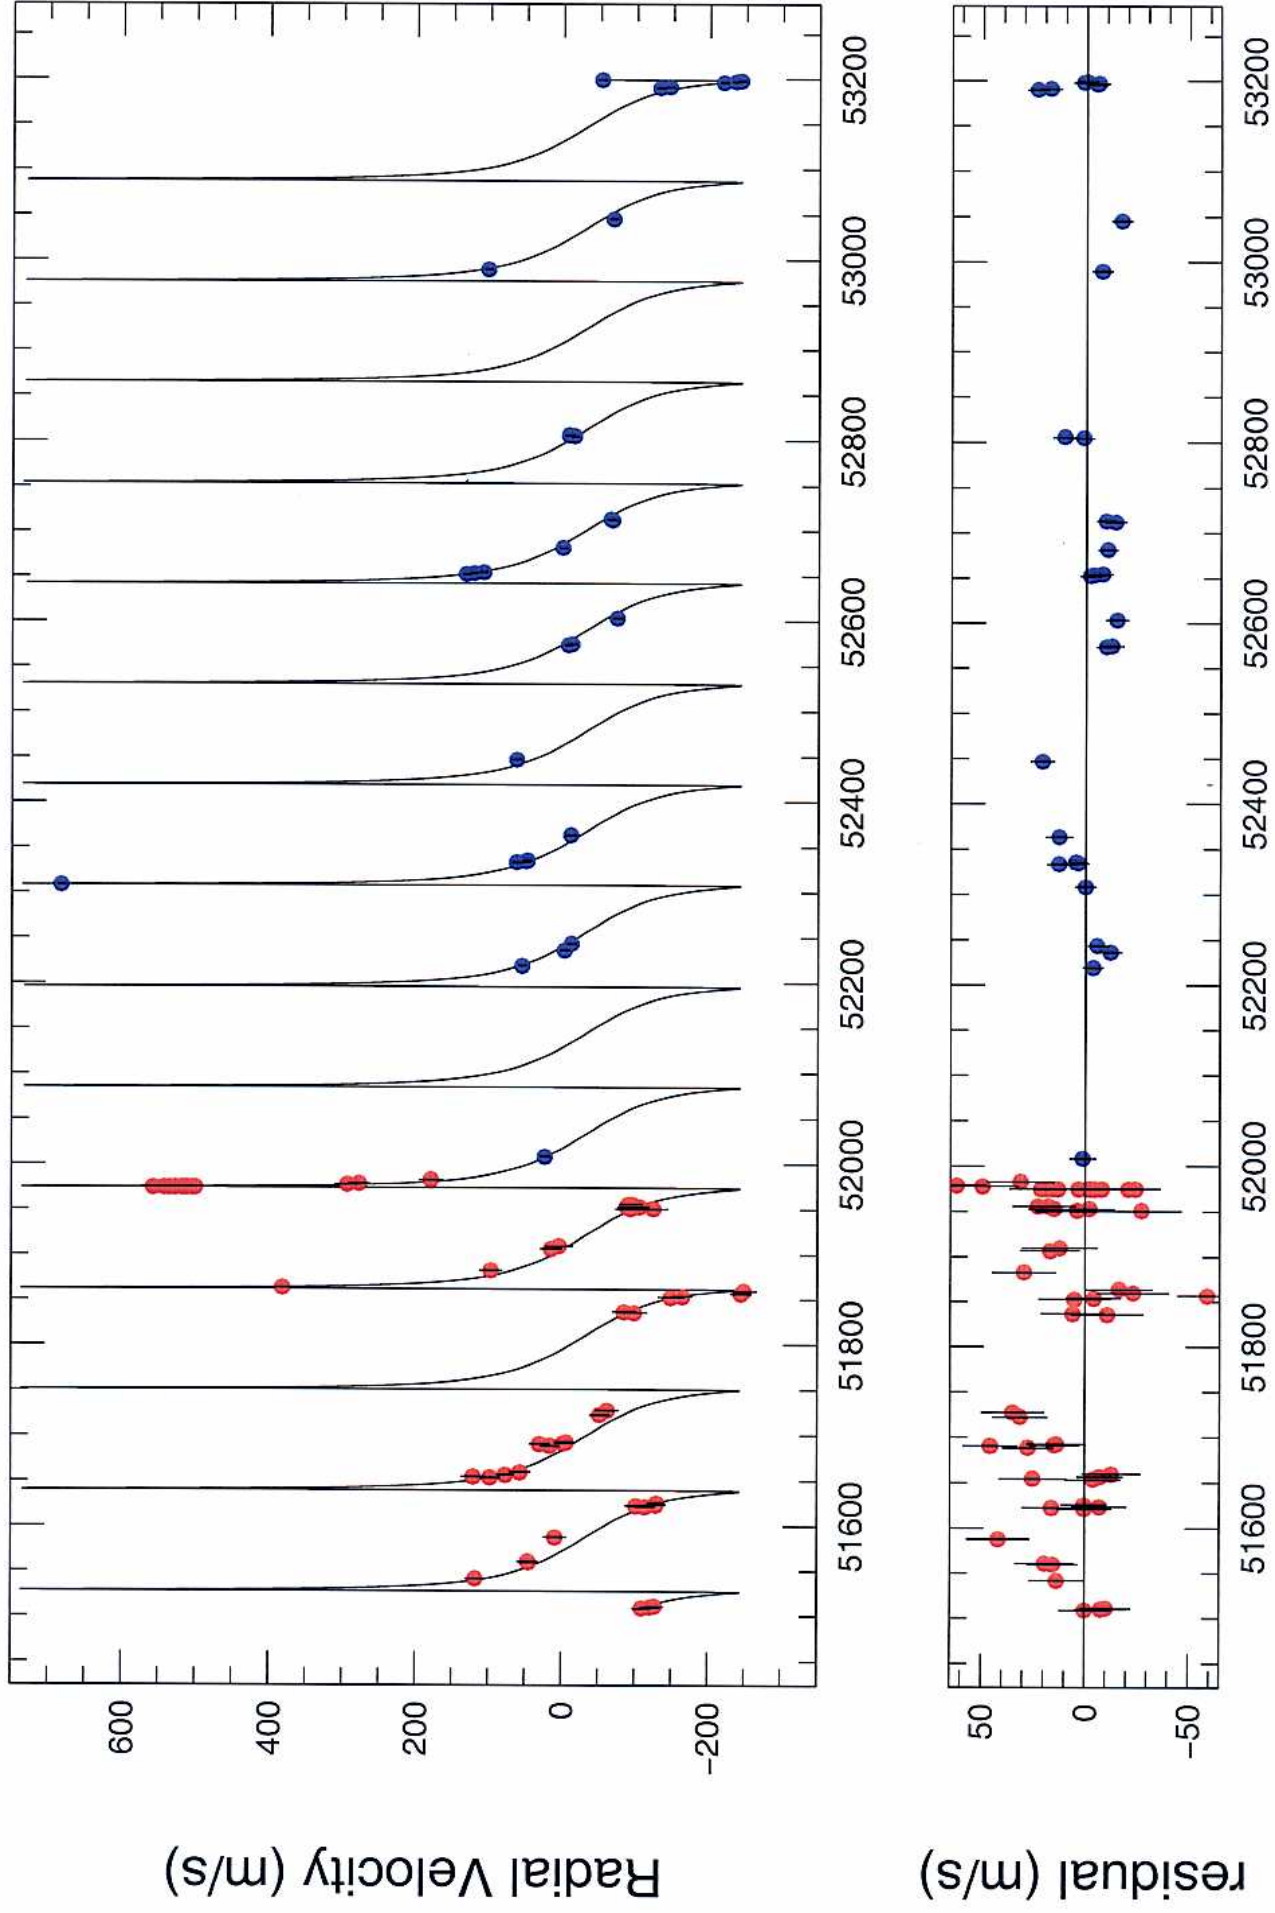

Combined Orbital Fit to HD 80606 velocities

JD-2440000