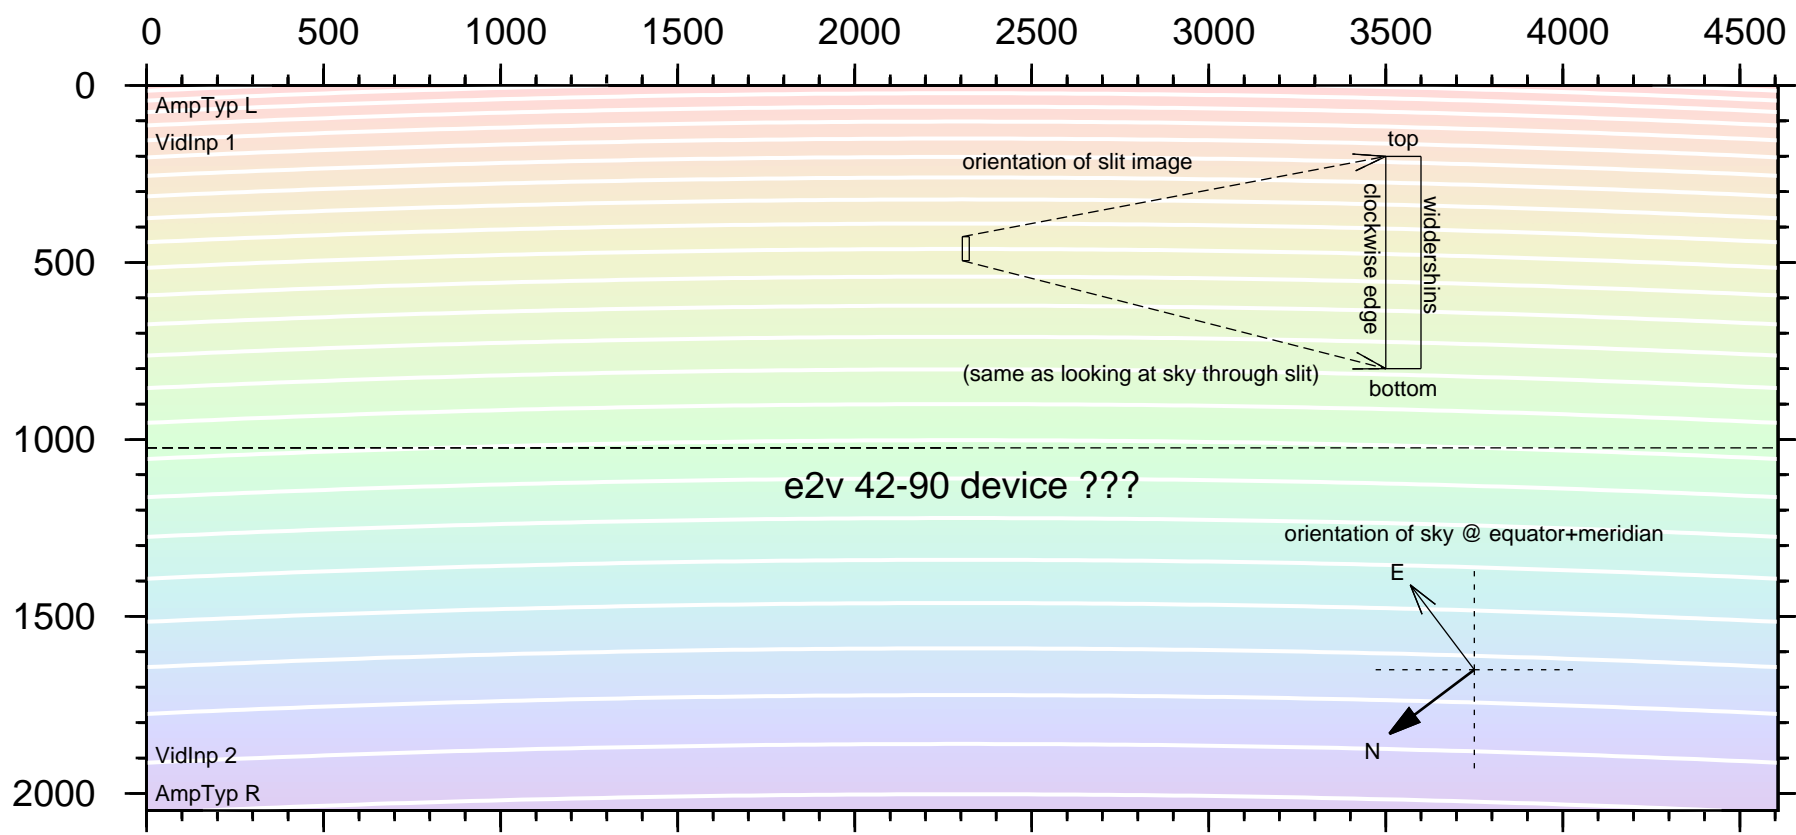

!DRAFT! APF Pane coordinates !DRAFT!

<=echelle red      view is looking into dewar      echelle blue=>