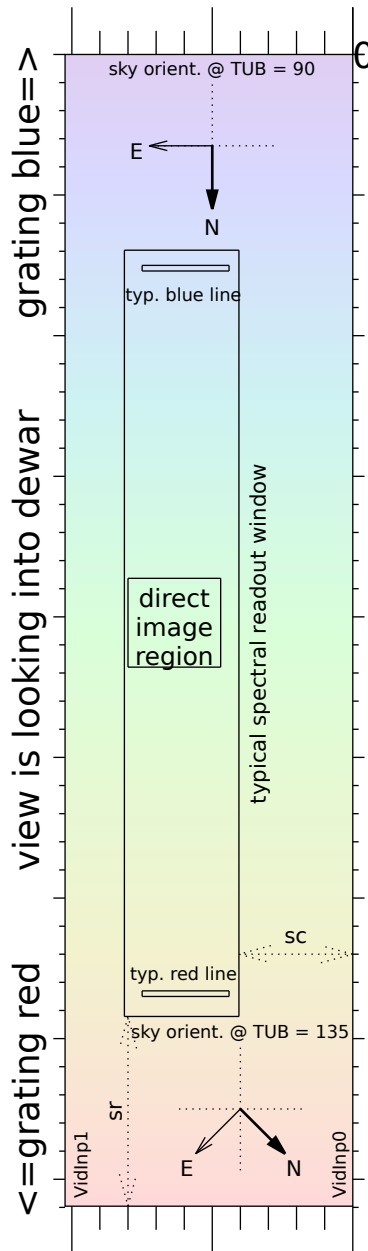

!DRAFT! Kast red Hamamatsu FITS coordinates !DRAFT!

1/2 of Hamamatsu 2k*4k CCD
this side at bottom