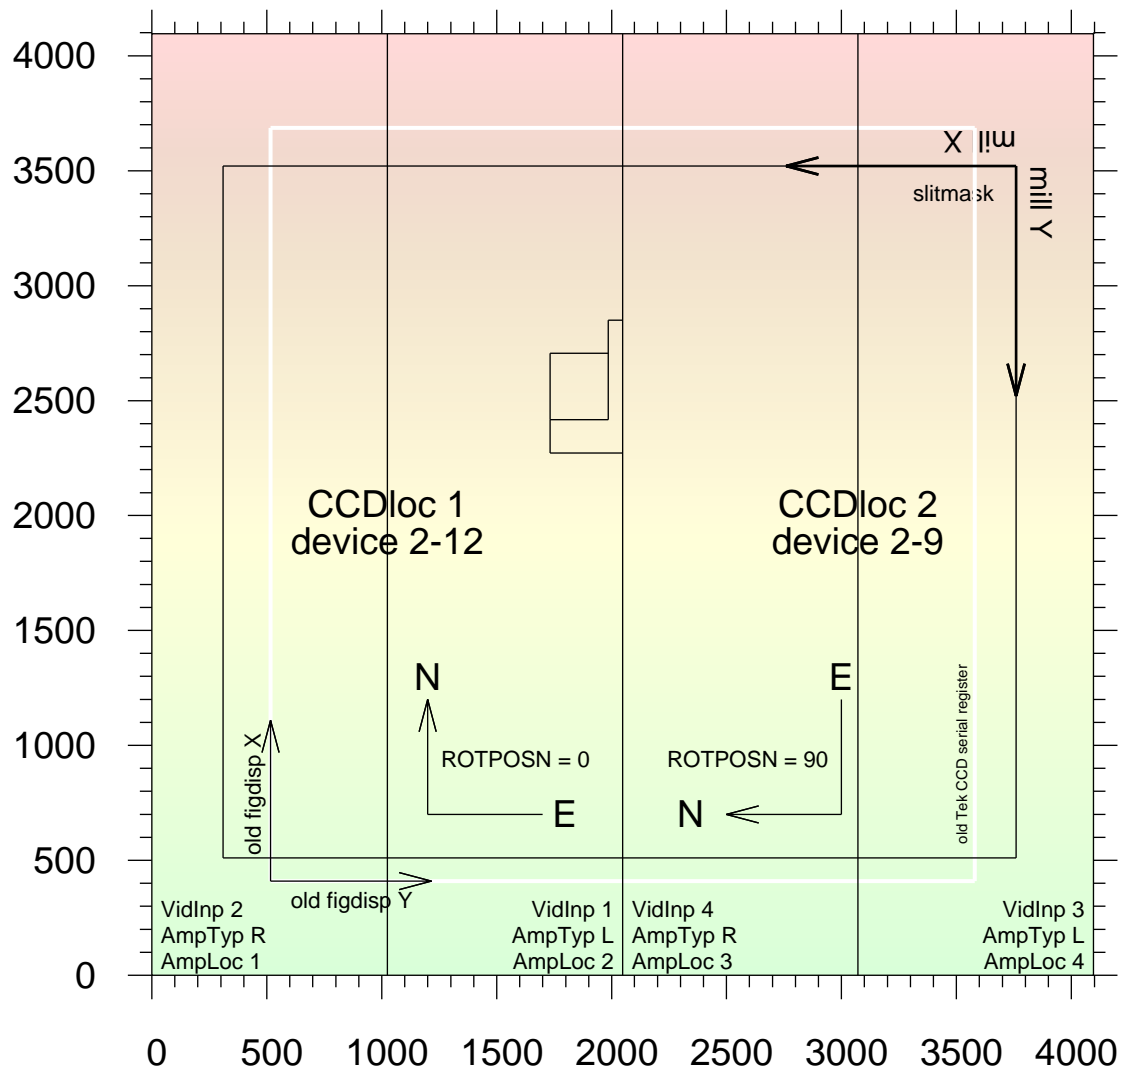

LRIS-R engineering mosaic, PANE coordinates

view is looking into dewar