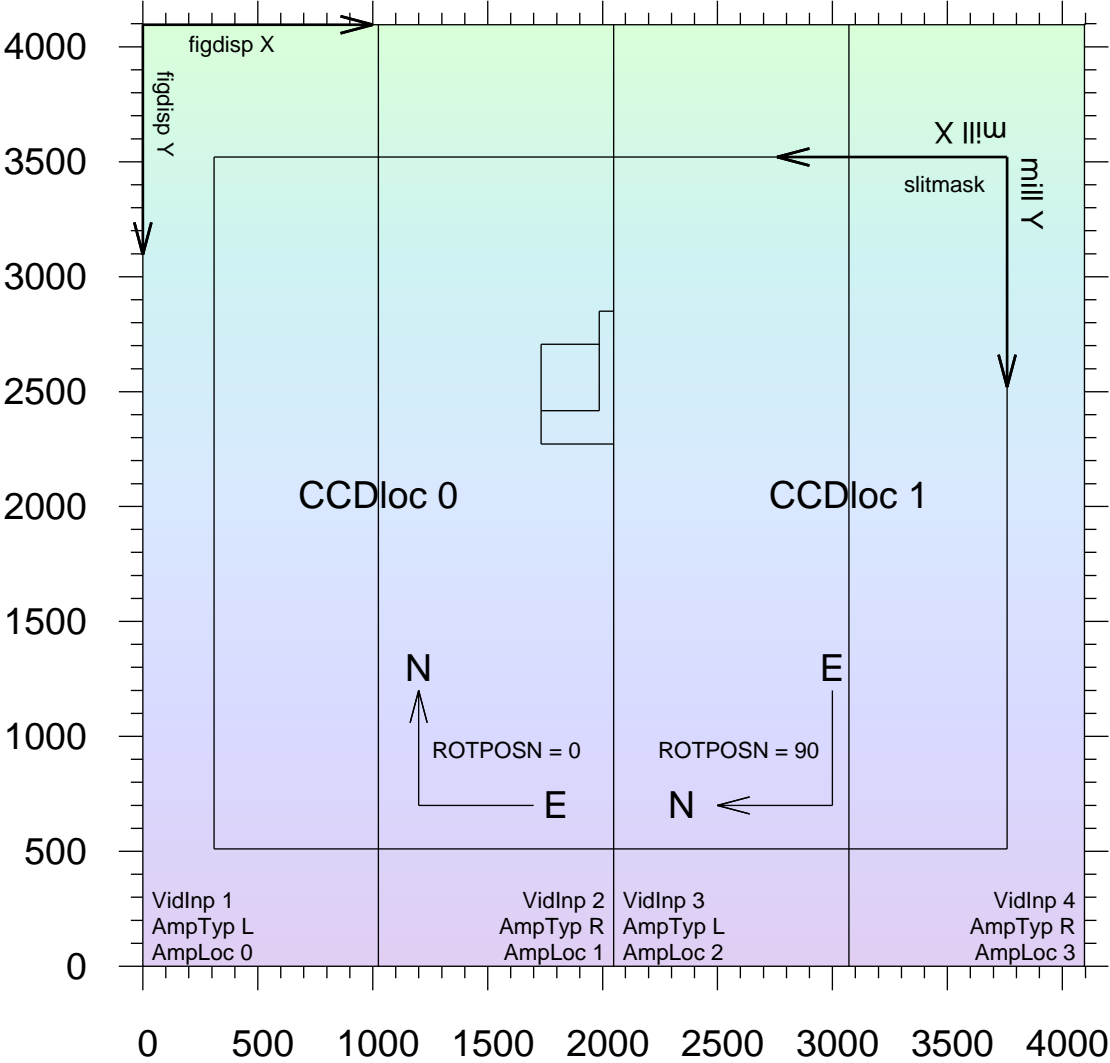

LRIS NBC blue mosaic Pane coordinates

view is looking into dewar