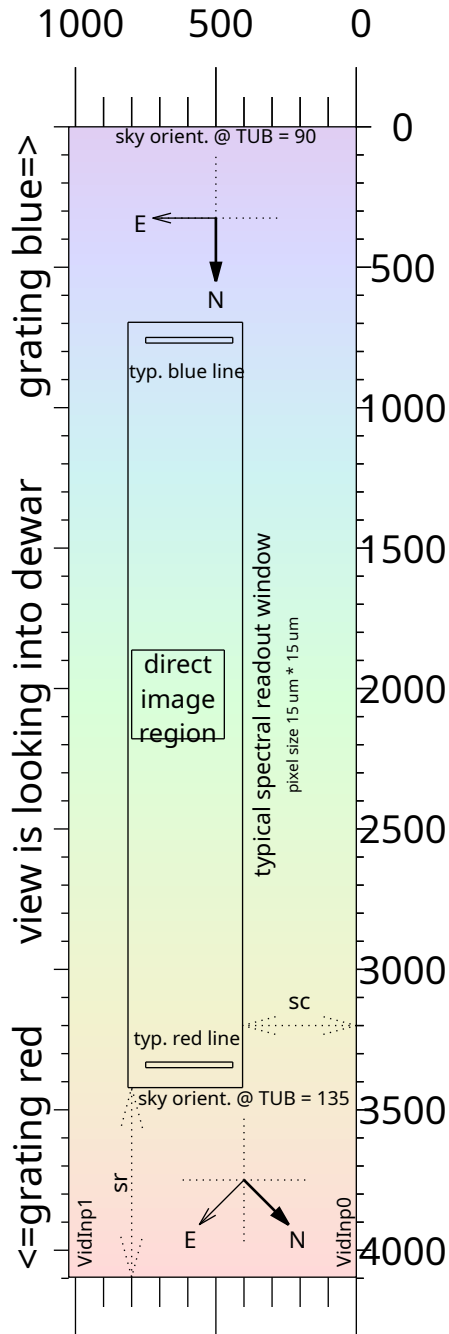

!DRAFT! Kast red Hamamatsu FITS coordinates !DRAFT!

1/2 of Hamamatsu 2k\*4k CCD  
this side at bottom