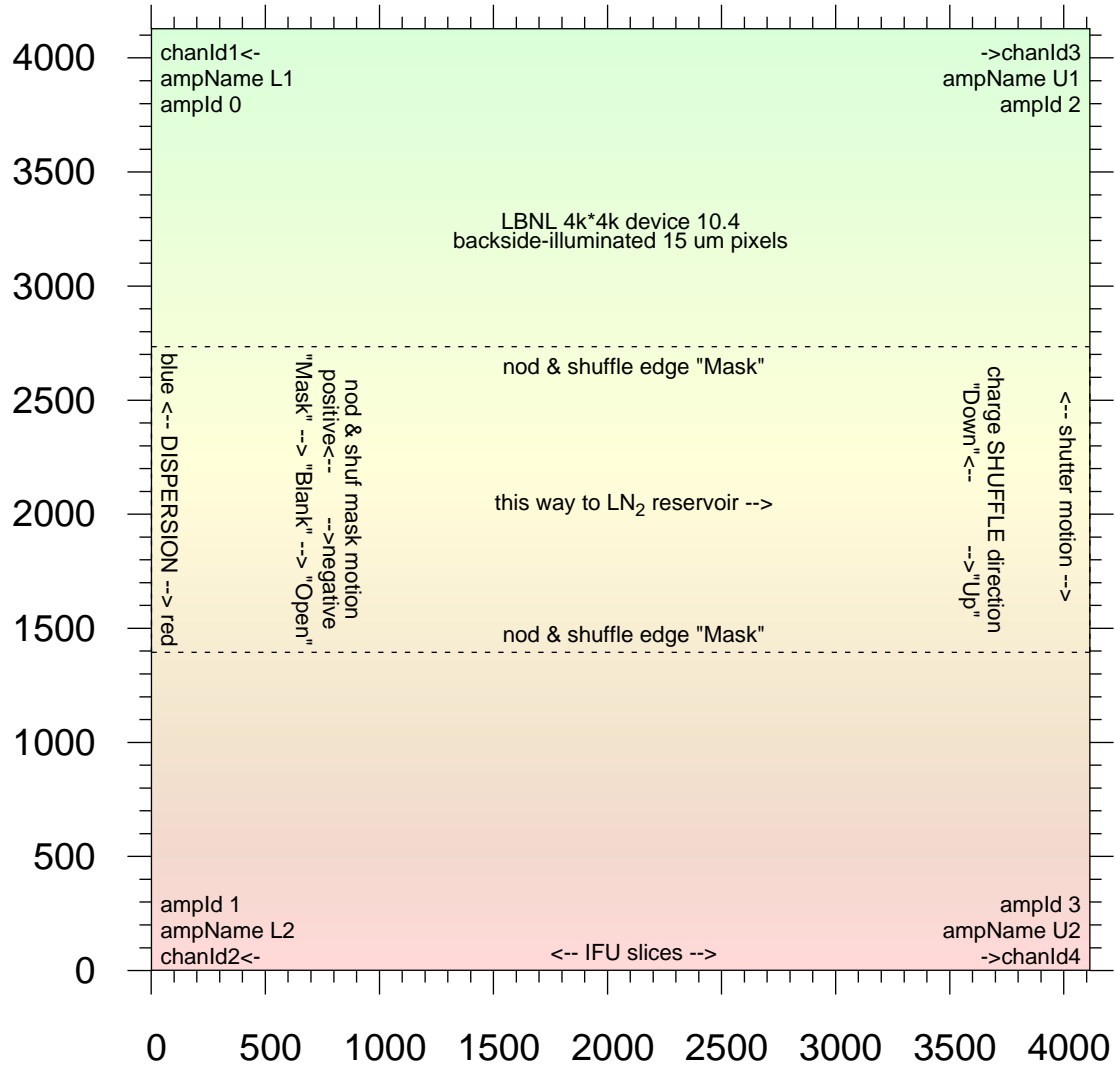

KCRM 2022 Pane/CCD/Detector coordinates

with mapping from ampld to Archon channelId

view is looking into dewar