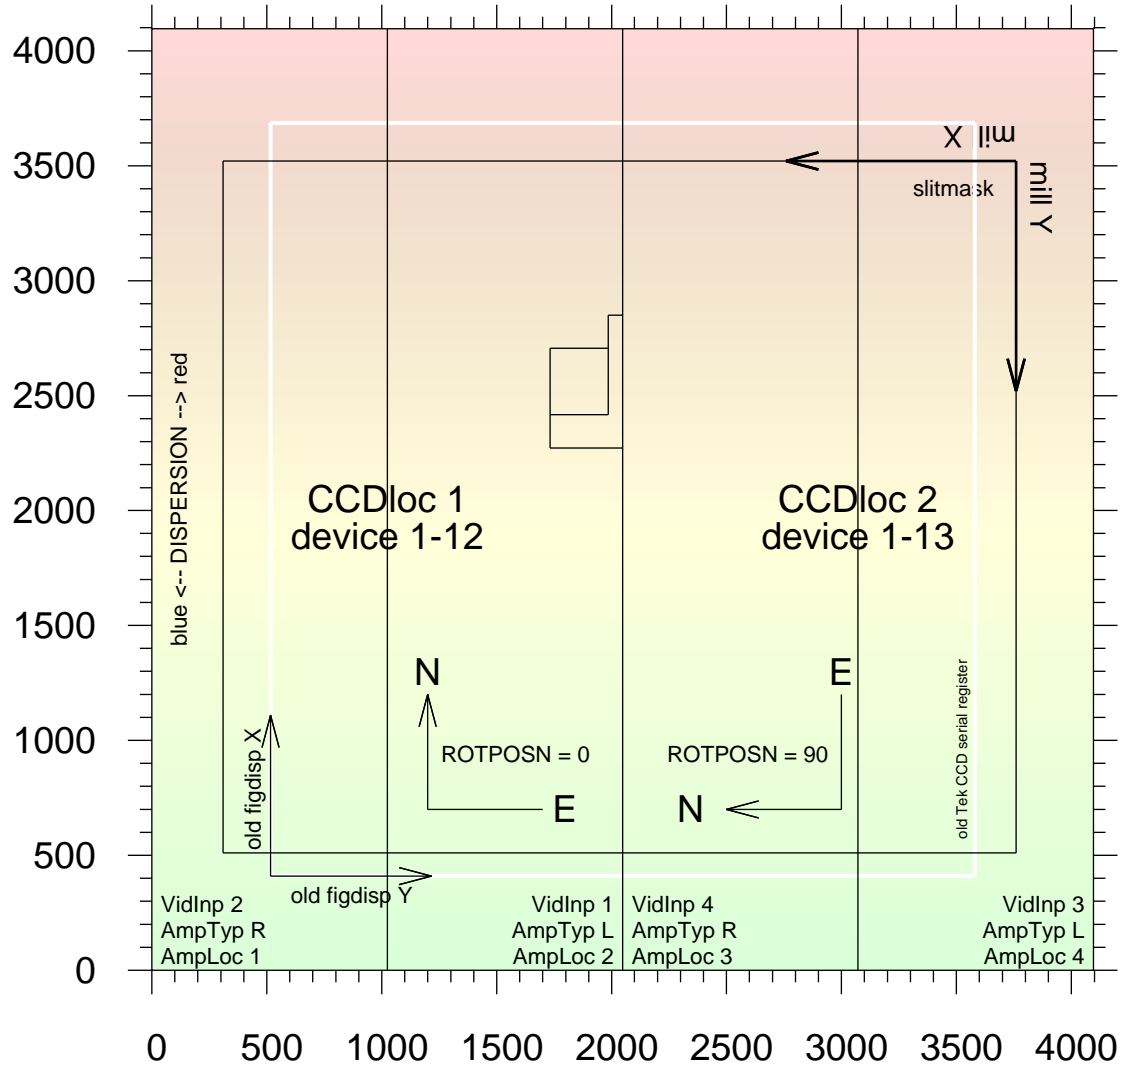

LRIS-R science mosaic, PANE coordinates

view is looking into dewar