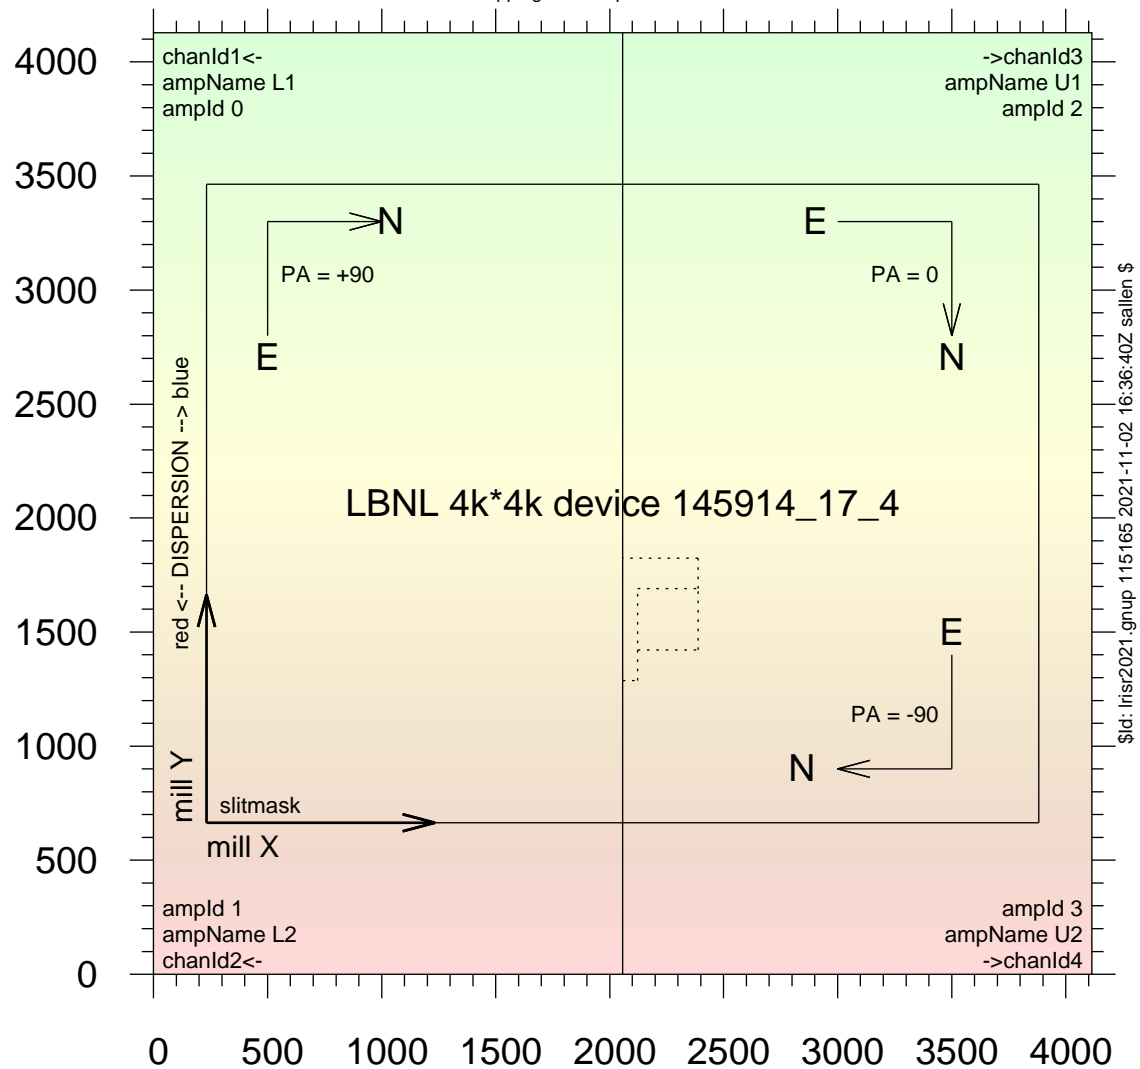

# LRIS-red 2021 Pane/CCD/Detector coordinates

with mapping from ampld to Archon channelId

view is looking into dewar