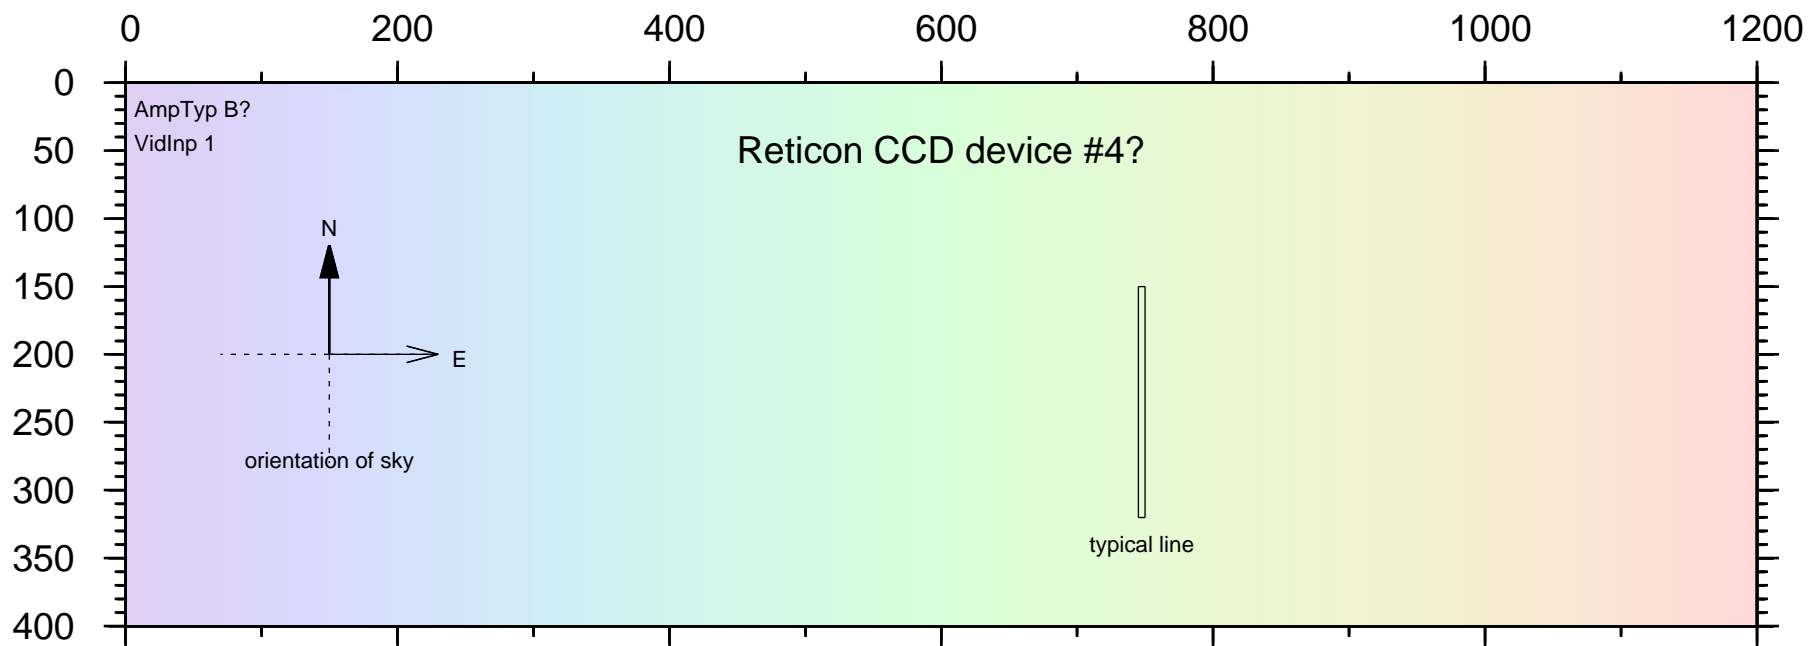

!DRAFT! Nickel spectrograph FITS coordinates !DRAFT!

view is looking into dewar